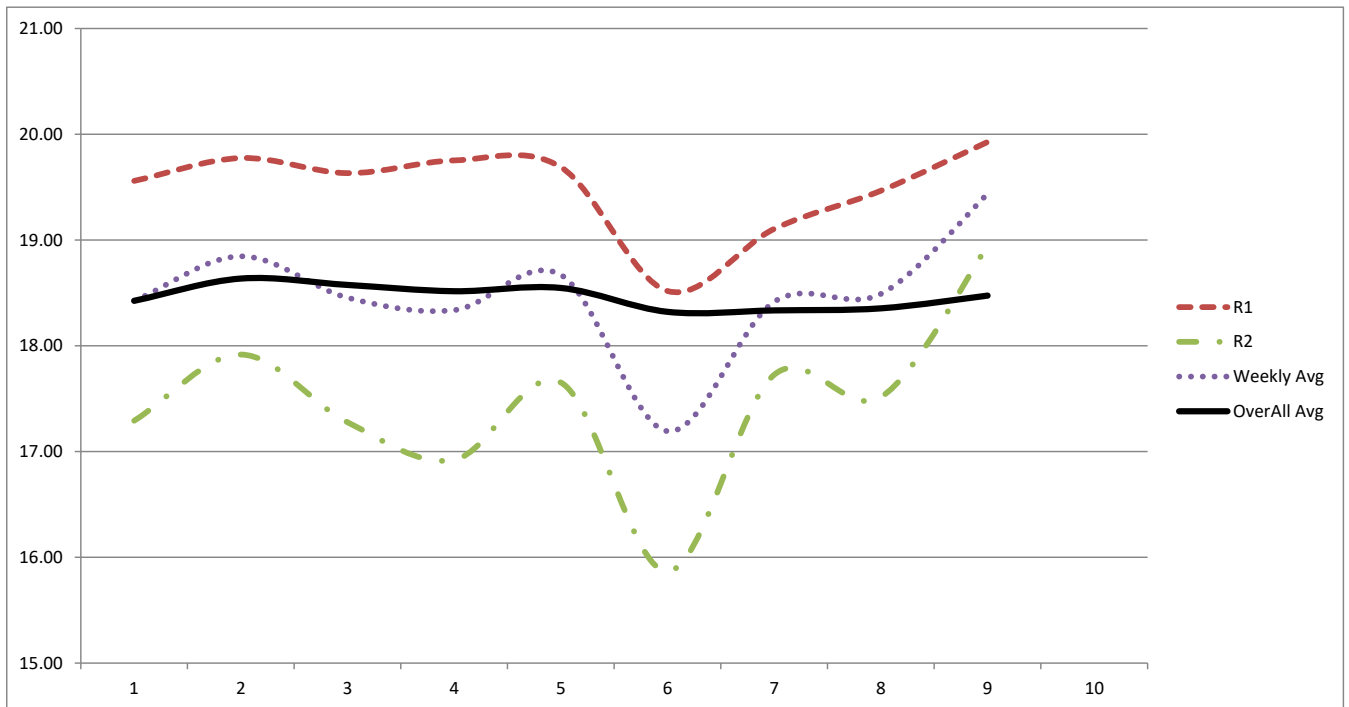

Category	Value	Name/Description
Number of Teams	34	
Total # of Shooters	170	
# of Ladies	9	
# of Juniors	33	
# of Vets	11	
# of Senior Vets	19	
Blind Shooters	5	
Disqualified Shooters	20	
# of Non-Classified Shooters	78	
Top Team	1851.00	30
Top Gun	414.00	GERALD WHITING
Most Improved	2.44	STEVEN COLLINS
Top Ladies	378.00	LILLY KELLER
Top Juniors	404.00	NICK PALOMBO
Top Vets	414.00	GERALD WHITING
Top Senior Vets	404.00	KEN JOHNSON
Shooters with 25 Straight	27	
Shooters with 50 Straight	2	
Absent Shooters	20	
Shooters Eligible for Awards	150	
League Avgerage - Min	15.87	
League Avgerage - Max	19.93	
Field's 1 & 2 Week AVG	19.90	
Field's 4 & 5 Week AVG	18.98	

League Average's

Week#	R1	R2	Weekly Avg	OverAll Avg
1	19.56	17.29	18.43	18.43
2	19.78	17.92	18.85	18.64
3	19.63	17.28	18.45	18.58
4	19.75	16.92	18.34	18.52
5	19.69	17.65	18.67	18.55
6	18.52	15.87	17.19	18.32
7	19.11	17.73	18.42	18.33
8	19.47	17.52	18.49	18.35
9	19.93	18.95	19.44	18.47
10				
Average	19.49	17.46	18.47	18.46